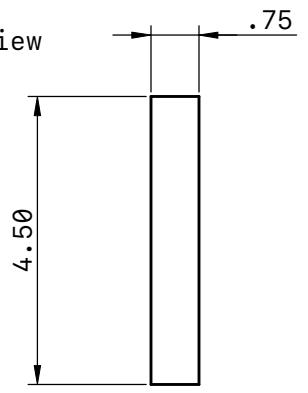

Top View

C

C

Front View

Side View

B

B

Suggested Material Bamboo board or MDF

TITLE		
Connector Baffle 2		
LAST UPDATED	UNITS	SHEET
03/30/23	in	1 / 1
THIRD ANGLE PROJECTION	SCALE	SIZE
	1:3	A

A

A

6

5

4

3

2