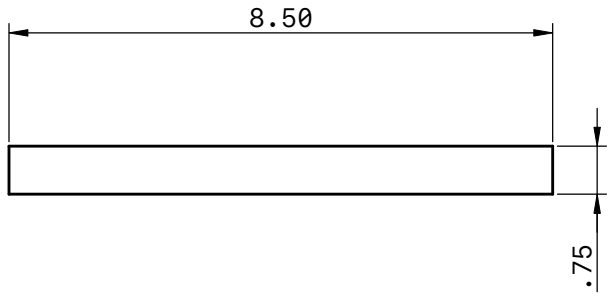

6

5

4

3

2

1

D

D

Top View