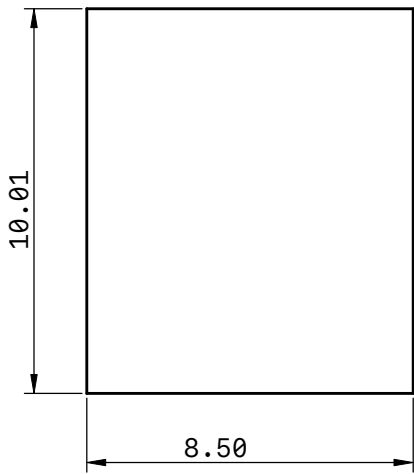

6

5

4

3

2

1

Top View

Side View

Front View

TITLE		
LF Xover Platform		
LAST UPDATED	UNITS	SHEET
03/30/23	in	1 / 1
THIRD ANGLE PROJECTION	SCALE	SIZE
	1:5	A

6

5

4

3

2

1