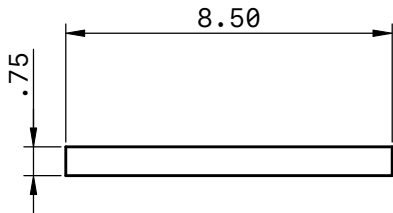

6

5

4

3

2

1

Top View

Side View

Front View

TITLE		
LF Xover Platform		
LAST UPDATED	UNITS	SHEET
03/30/23	in	1 / 1
THIRD ANGLE PROJECTION	SCALE	SIZE
	1:5	A

6

5

4

3

2

1